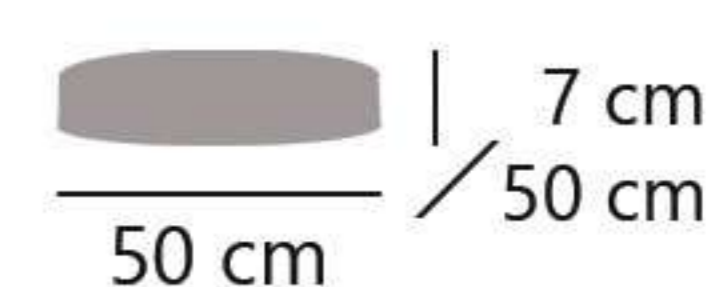

MERA

12199 72w/9753LM/3000-4000-6000k
12200 72w/9753LM/3000-4000-6000k
12201 72w/9753LM/3000-4000-6000k
12202 72w/9753LM/3000-4000-6000k
12203 72w/9753LM/3000-4000-6000k

12204 72w/9753LM/3000-4000-6000k
12205 72w/9753LM/3000-4000-6000k
12206 72w/9753LM/3000-4000-6000k
12207 72w/9753LM/3000-4000-6000k
12208 72w/9753LM/3000-4000-6000k

Metal/tela/acrílico - Iron/fabric/acrylic - Ferro/tela/acrílico

Selector
Selector
Seletor
3000K - 4000K - 6000K

FABRICACIÓN PROPIA - SELF PRODUCTION - FABRICAÇÃO PROPRIA